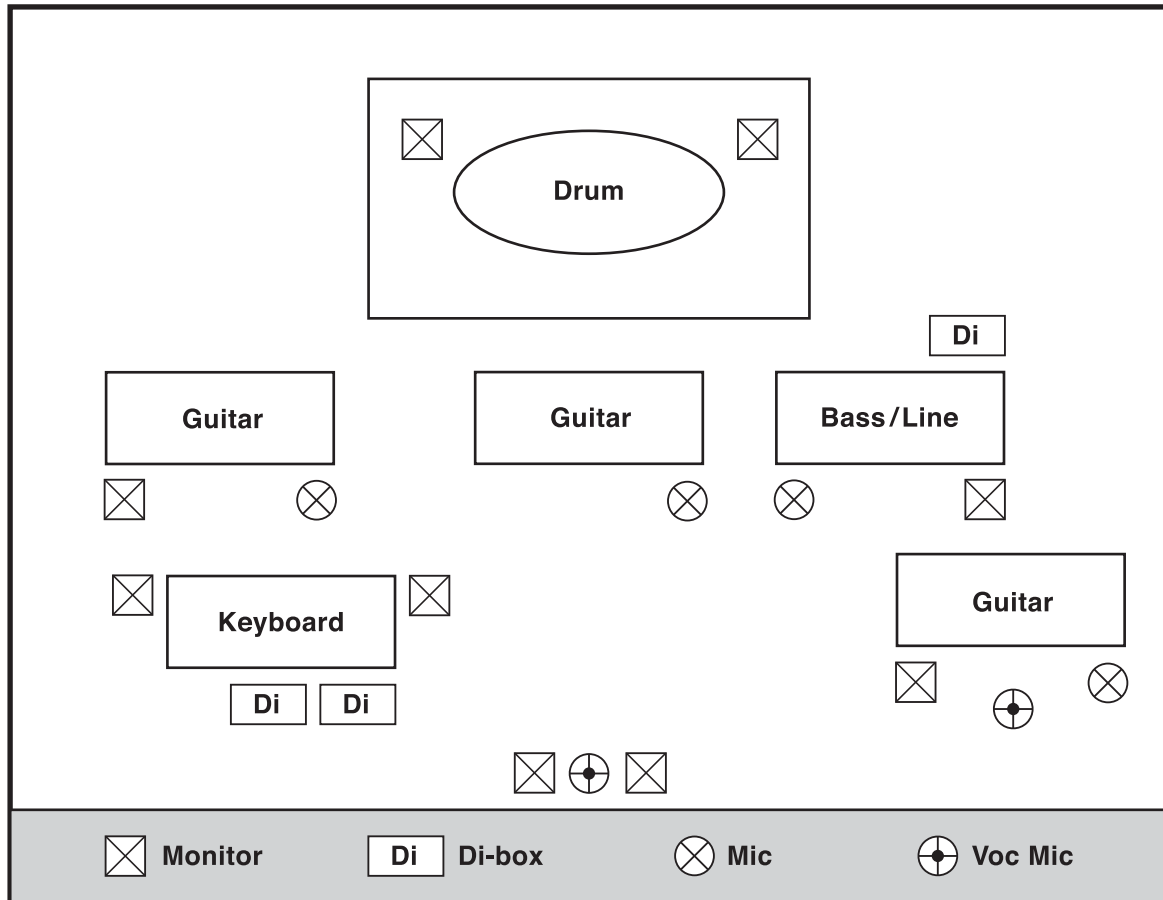

----- hiperkarma stage plan + channel list (2011) -----

Channel No.	Instrument	Info
1	Bass drum	AKG-B 112
2	Snare	Shure SM 57
3	Right tom	Senn. E 605
4	Floor tom	Senn. E 605
5	Hi-Hat	AKG C 1000
6	Overhead L	AKG C 1000
7	Overhead R	AKG C 1000
8	Bass - Line	Di-box
9	Guitar 1	Shure SM 57
10	Guitar 2	Shure SM 57
11	Guitar 3	Shure SM 57
12	Keyboard L	Di-box
13	Keyboard R	Di-box
14	Guitar 1 Voc mic-main	Shure SM 58
15	Guitar 3 Voc mic	Shure SM 58